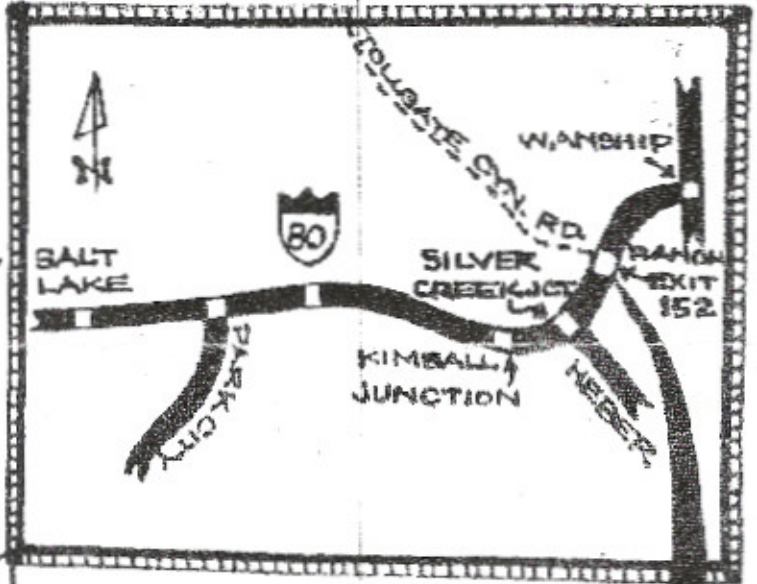

6.2 MILES

BRIGHTON MEADOWS

5.5 MILES

MURRAY UTAH SOUTH
MURRAY WEST STAKE

5.0 MILES

COTTON WOOD CREEK STAKE

* CRITICAL POINT

"S" TURN DOWN HILL 3.8 MILES

MURRAY STAKE

4.2 MILES

BOBCAT SPRINGS

3.4 MILES

THE BOXCES

3.0 MILES

TOLLGATE

TOLLGATE RIDGE

2.4 MILES

CANYON ROAD

RED SIGN 1 MILE

GREEN GATE

EXIT 152